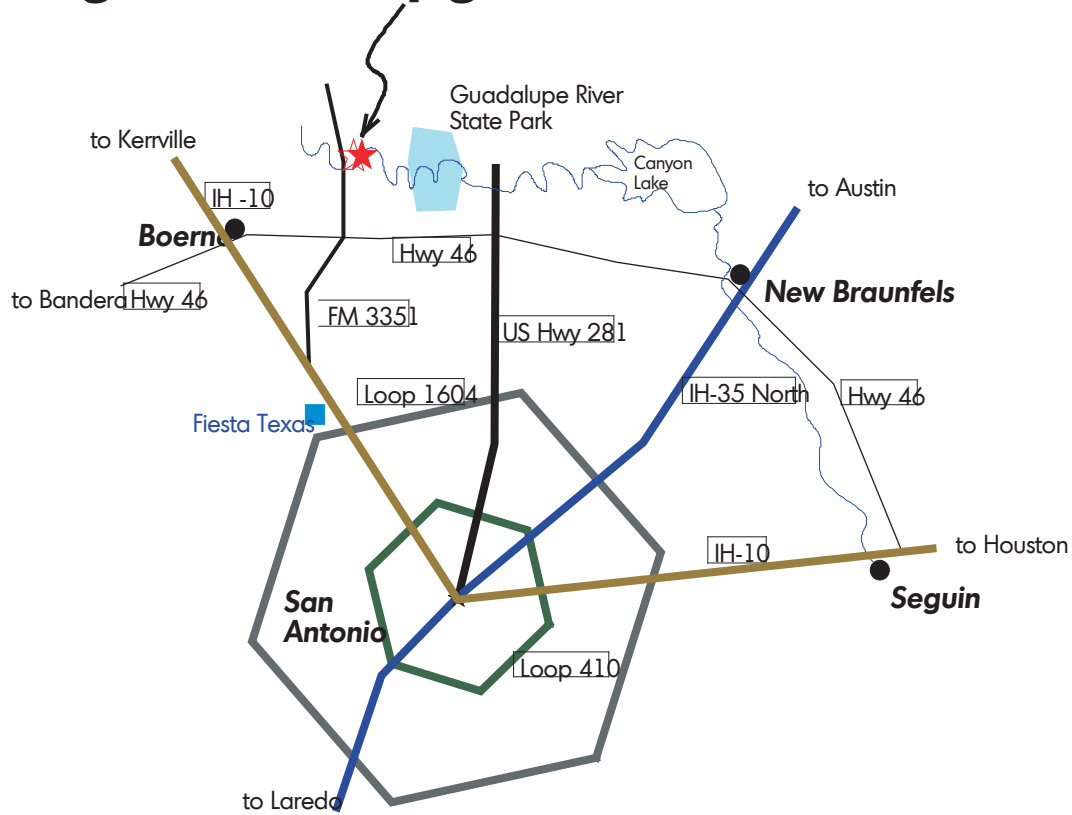

# Bergheim Campground & River Outfitter

**From San Antonio:** Take IH-10 West to Exit 552, (Ralph Fair Rd) Turn right on FM 3351 and go approximately 16 miles (crossing Hwy 46) to Guadalupe River. Bergheim Campground & River Outfitter is on the Right after crossing river Bridge.

**From Austin:** Take IH-35 South to New Braunfels. Turn Right on Hwy 46 (towards Boerne, TX). Go approximately 32 miles to FM 3351 and turn right and go 5 miles. Bergheim Campground & River Outfitter is on the Right after crossing river Bridge.

**From Kerrville:** Take IH-10 East to Boerne, Texas. Turn left on Hwy 46 (towards New Braunfels) and go approximately 10 miles to Bergheim, Texas. Turn left on FM 3351 and go 5 miles. Bergheim Campground & River Outfitter is on the Right after crossing river Bridge.